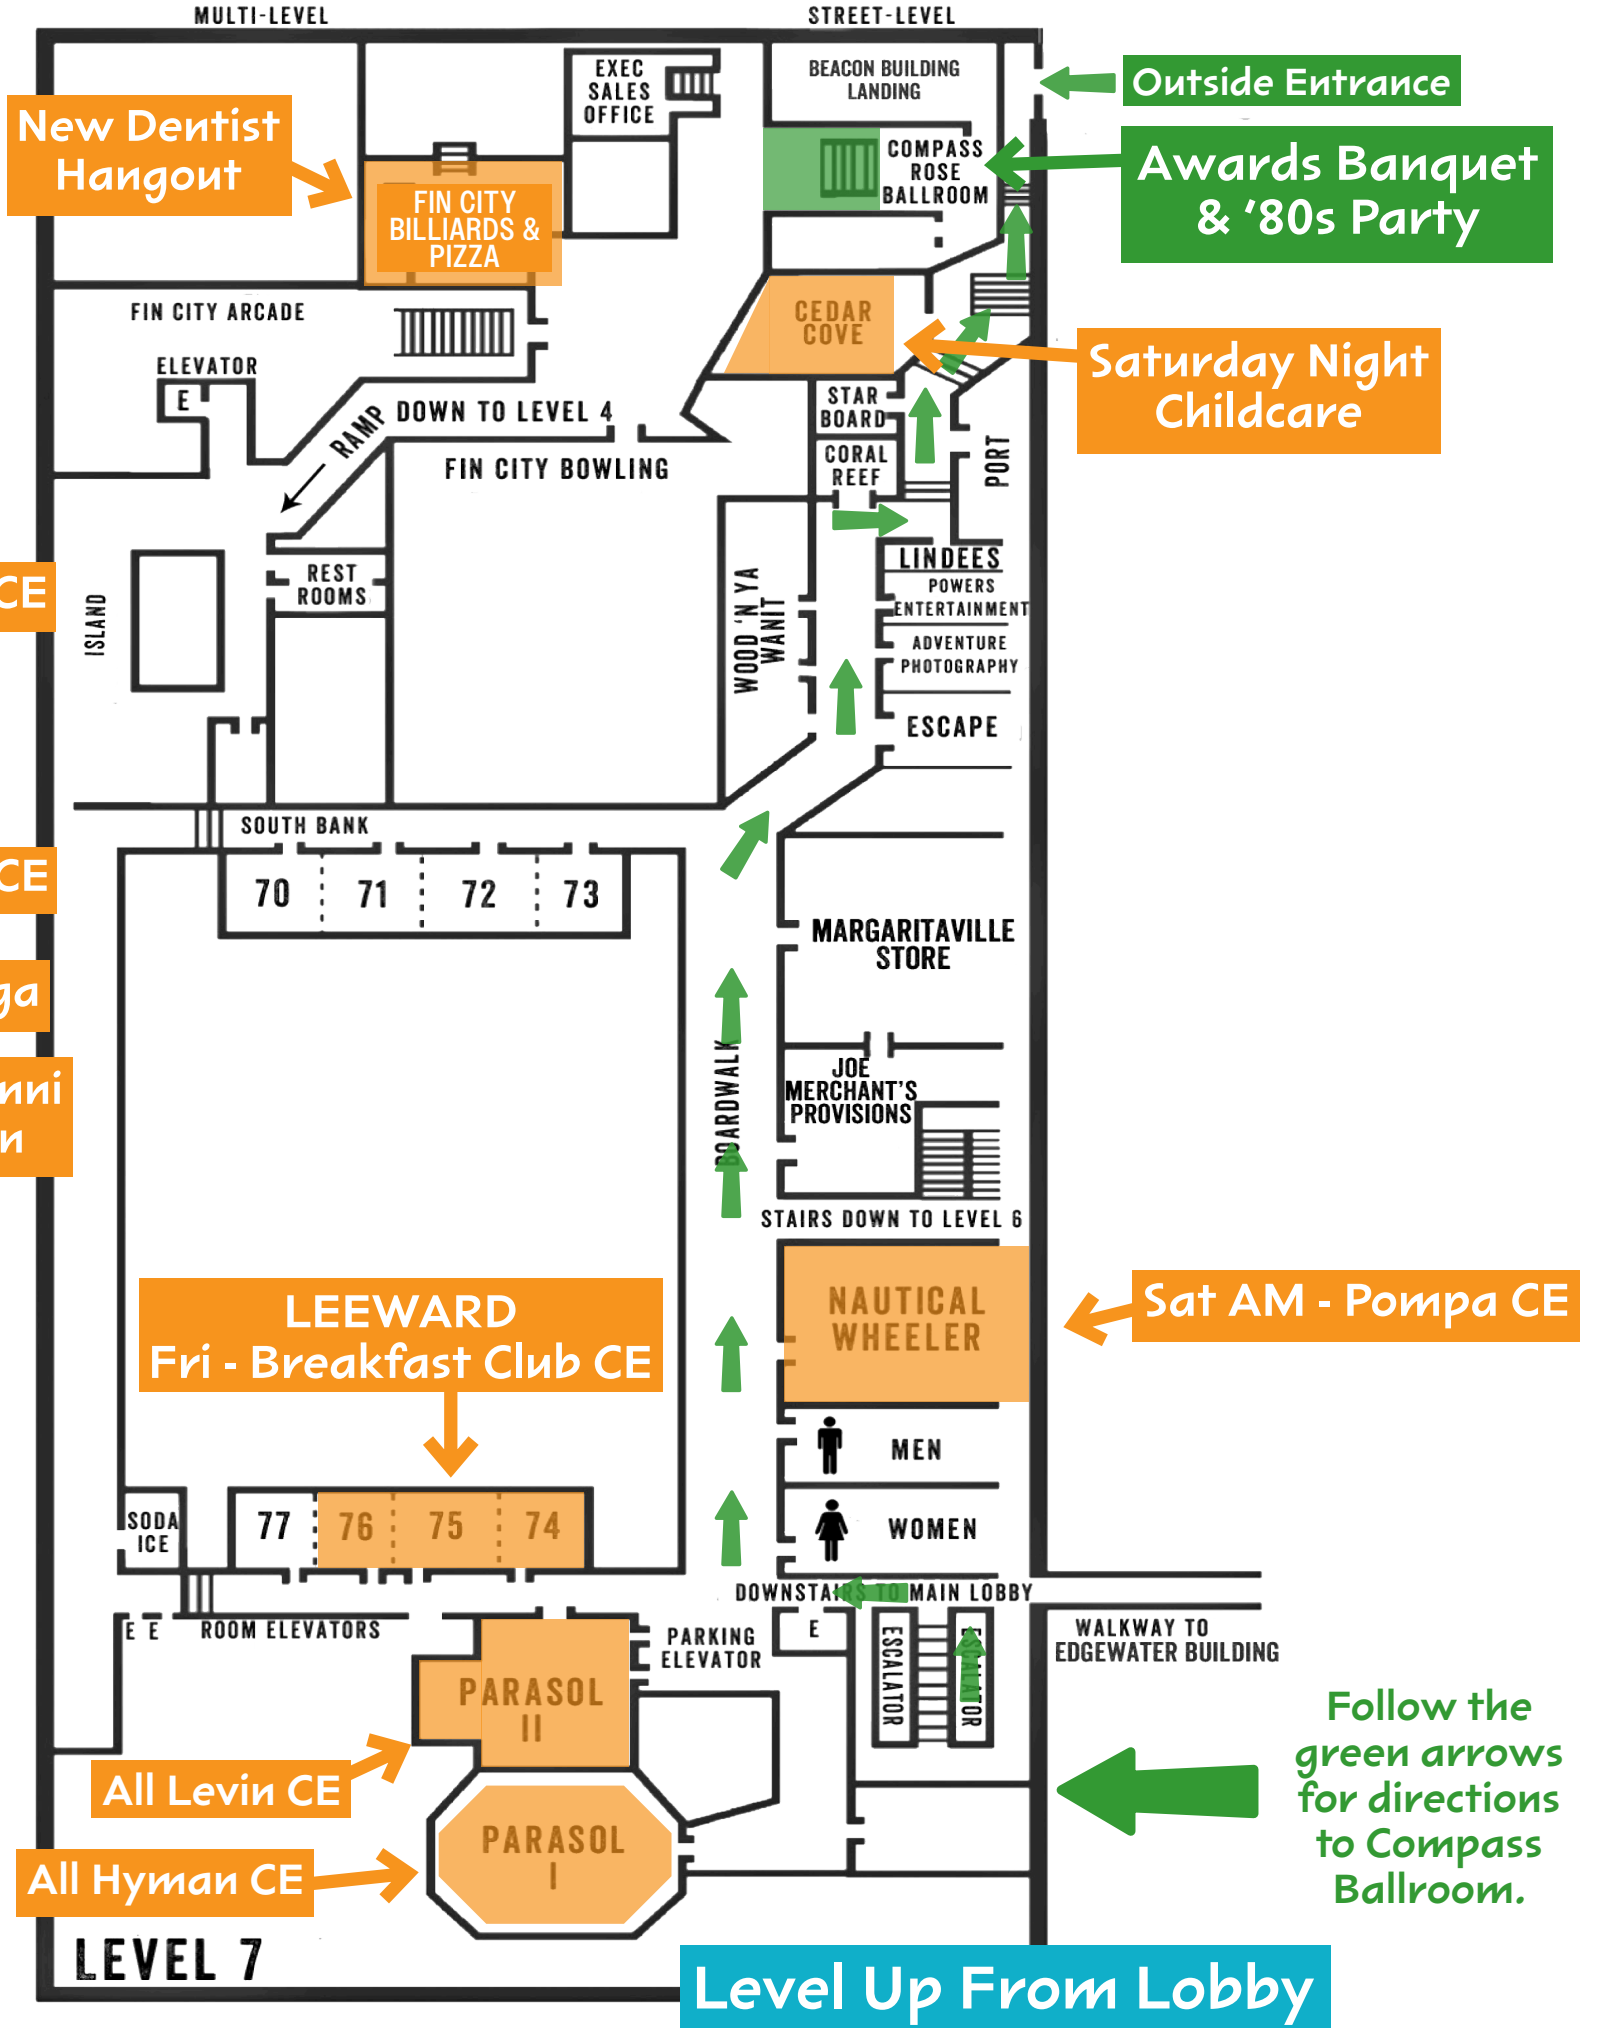

ANCHOR & BEACON BUILDING MEETING & FACILITIES DIRECTIONAL MAP

Fri PM - ReConnect Reception

Thu PM - Salt & Lime Welcome Reception

Level Down From Lobby

Level Up From Lobby