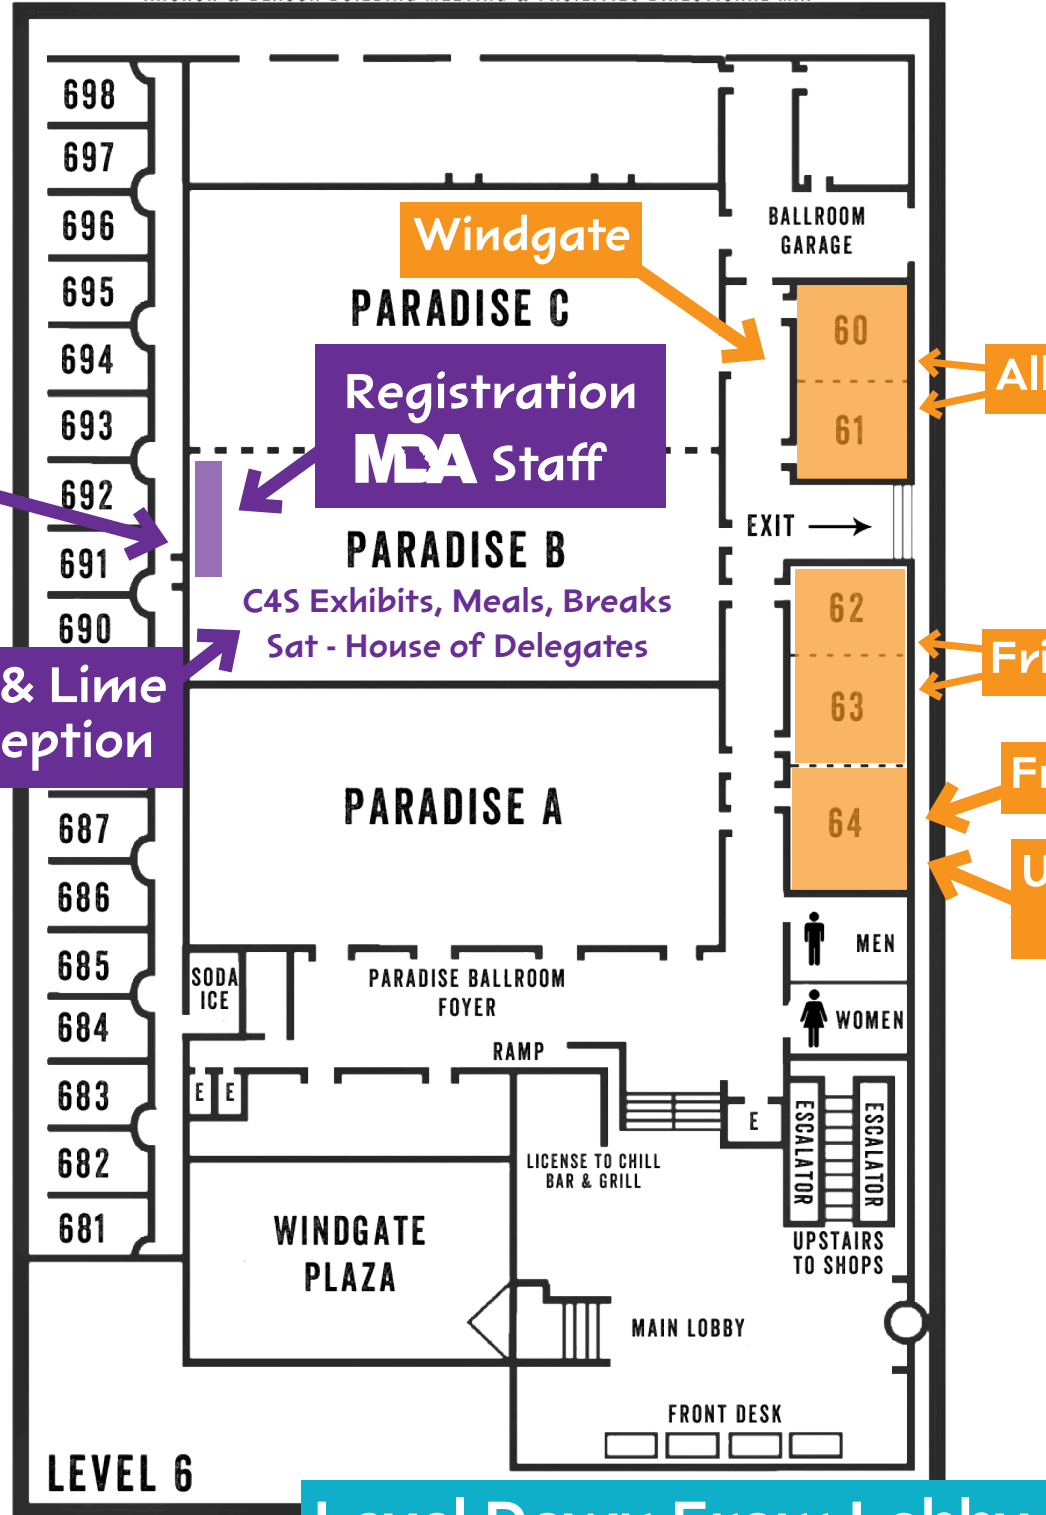

ANCHOR & BEACON BUILDING MEETING & FACILITIES DIRECTIONAL MAP

Fri PM - ReConnect Reception

Thu PM - Salt & Lime Welcome Reception

Level Down From Lobby

Level Up From Lobby